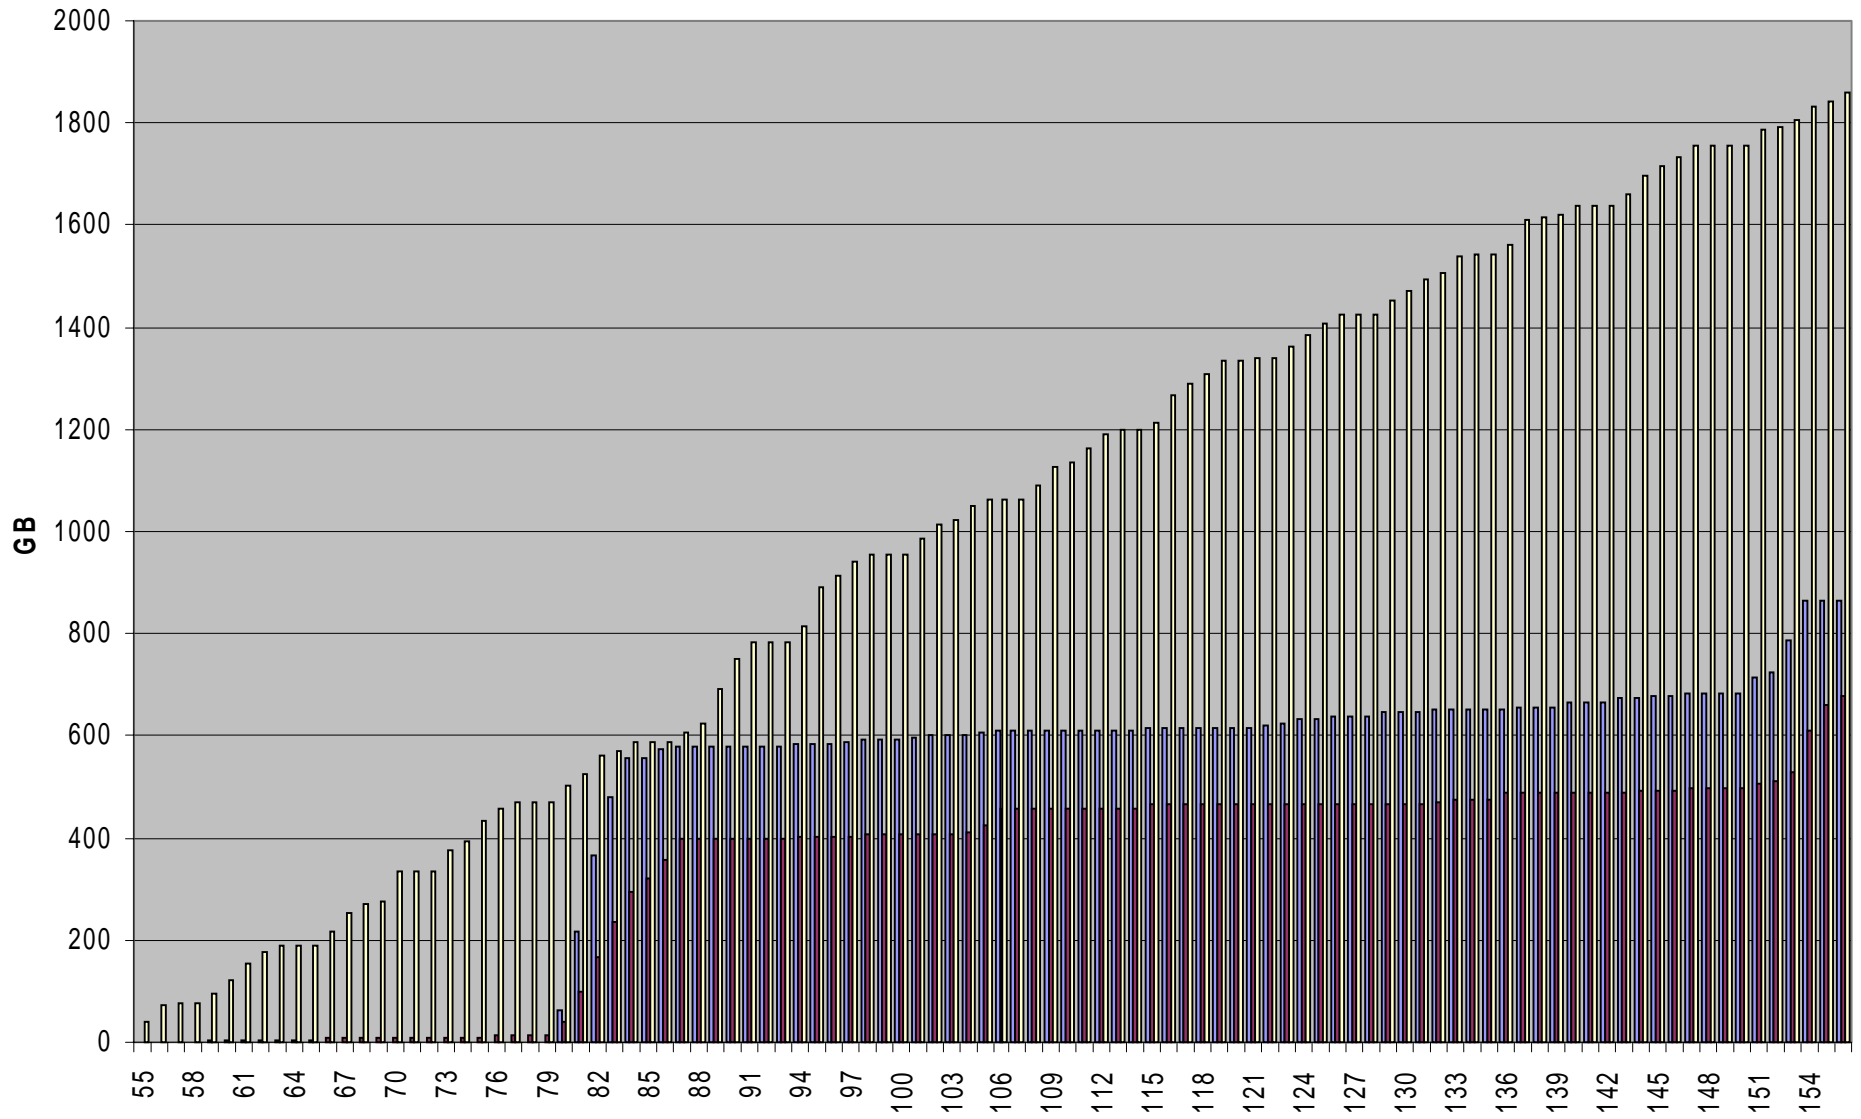

EDC DAAC Status

**John Dwyer
Raytheon ITSS
EROS Data Center**

MODIS Science Team Meeting

June 7 – 9 , 2000

EDAAC Daily Ingest Volume

EDAAC Product Distribution

EDAAC Cumulative Distribution as of 06/04/2000

Aster Total: 866.46GB
MODIS Total: 676.73GB
ETM+ Total: 1861.24GB

Legend: Aster (blue), MODIS (maroon), ETM+ (yellow)

Combined Ingest (05/30/2000 16:00 - 06/01/2000 16:00)

Aster Total: 221.51GB
 MODIS Total: 216.67GB
 ETM+ Total: 184.73GB

EDC DAAC Overview Schedule

ID	Task Name	Duration	Start	Finish	2nd Quarter		3rd Quarter		
					May	Jun	Jul	Aug	Sep
1	Drop 5A.05+ Install and Test	1 day	Thu 5/25/00	Thu 5/25/00					
2	TERRA Public Release Test I	3 days	Tue 5/30/00	Thu 6/1/00					
3	Drop 5A.05++ Install and Test	1 day	Thu 6/8/00	Thu 6/8/00					
4	TERRA Public Release Test II	5 days	Mon 6/12/00	Fri 6/16/00					
5	Drop 5B COTS	17 days	Thu 6/1/00	Fri 6/23/00					
6	MODIS Data Versioning	23 days	Tue 6/6/00	Thu 7/6/00					
7	ASTER Data Versioning	38 days	Tue 5/30/00	Thu 7/20/00					
8	Drop 55 Hardware Complete	1 day	Fri 7/14/00	Fri 7/14/00					
9	Drop 5B Install and Test	25 days	Mon 6/26/00	Fri 7/28/00					
10	MODIS Public Release	1 day	Fri 7/7/00	Fri 7/7/00					
11	ASTER Public Release	1 day	Fri 7/21/00	Fri 7/21/00					
12	Drop 5B Regression Test I	5 days	Mon 7/31/00	Fri 8/4/00					
13	Drop 5B Regression Test II	5 days	Mon 9/25/00	Fri 9/29/00					
14	Drop 55 Transition	45 days	Mon 9/11/00	Fri 11/10/00					
15	MOSS Test	3 days	Tue 10/17/00	Thu 10/19/00					
16	AQUA Mission Test	2 days	Wed 10/18/00	Thu 10/19/00					
17	Regression Test for 55	5 days	Mon 11/20/00	Fri 11/24/00					
18	AQUA launch	1 day	Thu 12/21/00	Thu 12/21/00					