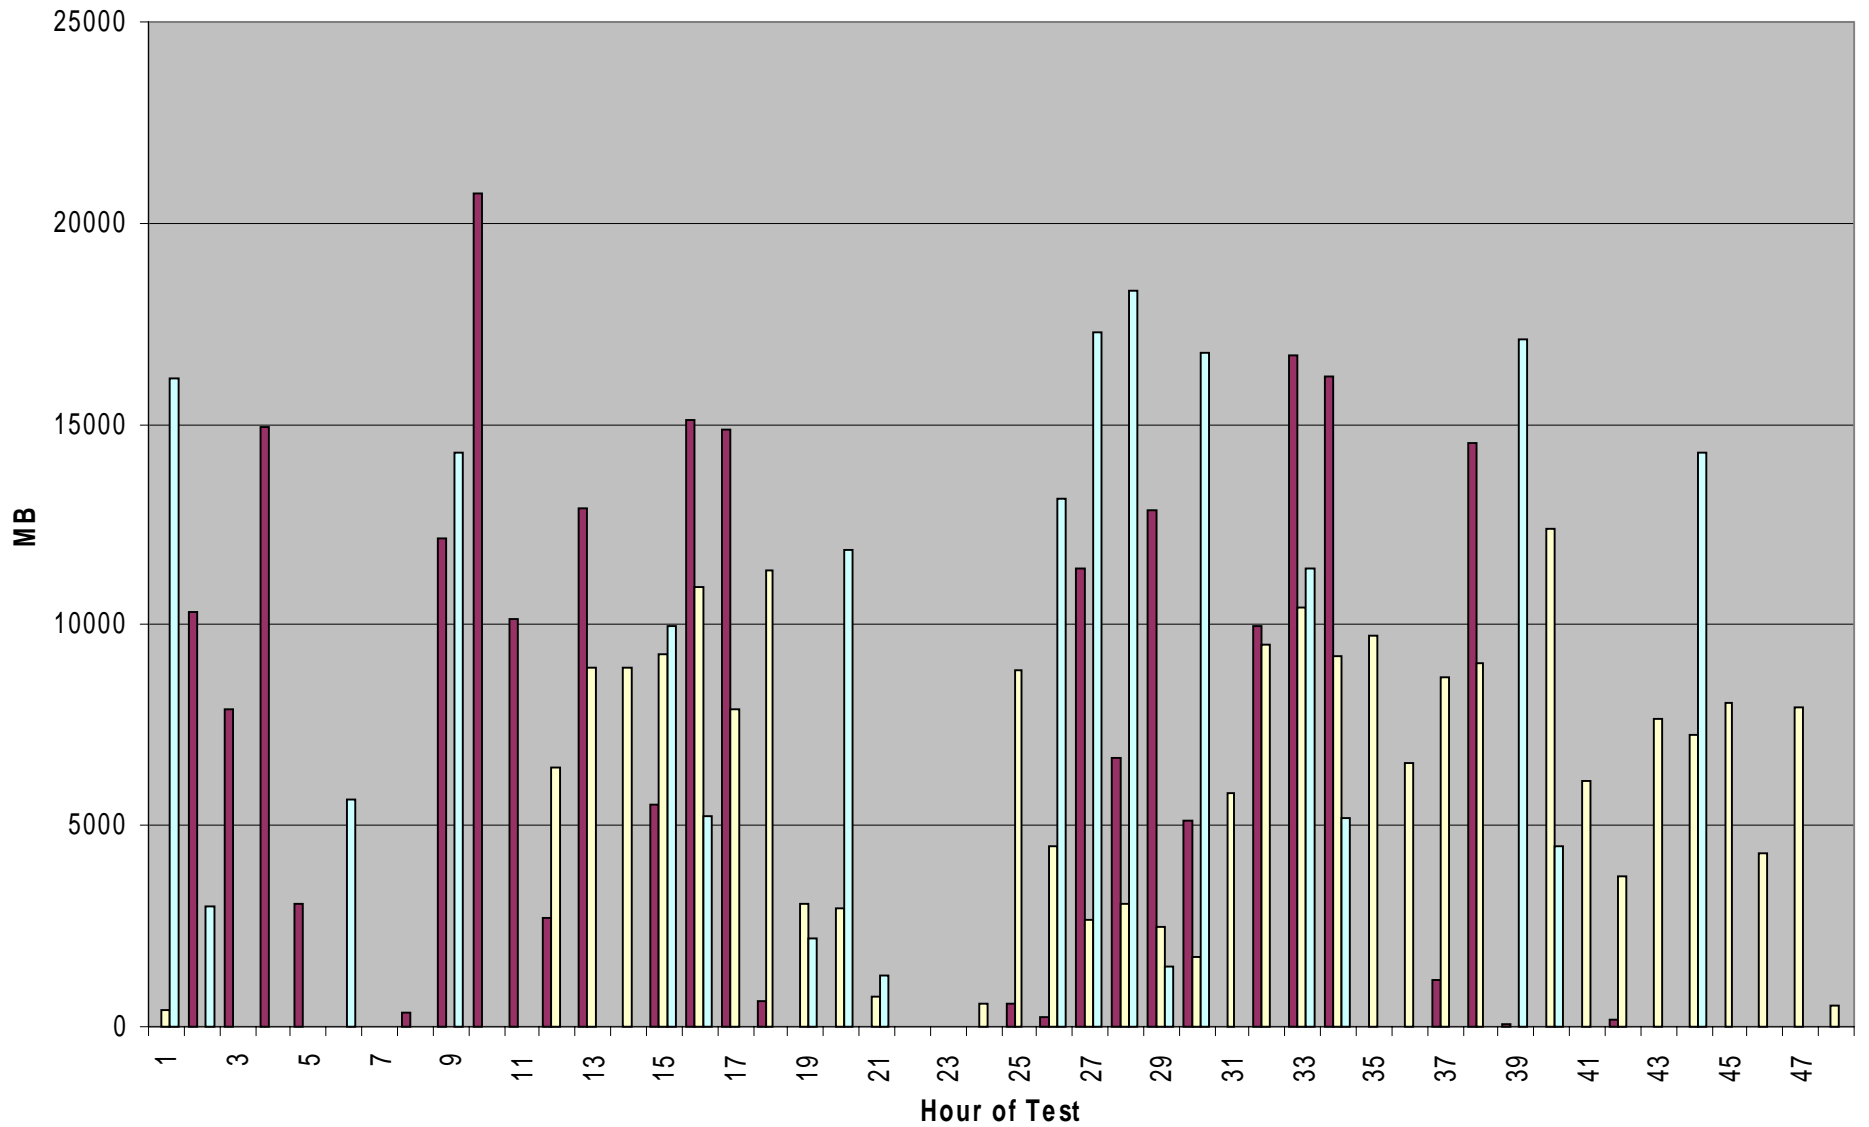

Aster Total: 866.46GB
MODIS Total: 676.73GB
ETM+ Total: 1861.24GB

Legend: Aster (blue), MODIS (maroon), ETM+ (yellow)

Combined Ingest (05/30/2000 16:00 - 06/01/2000 16:00)

Aster Total: 221.51GB
 MODIS Total: 216.67GB
 ETM+ Total: 184.73GB

EDC DAAC Overview Schedule

ID	Task Name	Duration	Start	Finish	2nd Quarter		3rd Quarter		
					May	Jun	Jul	Aug	Sep
1	Drop 5A.05+ Install and Test	1 day	Thu 5/25/00	Thu 5/25/00					
2	TERRA Public Release Test I	3 days	Tue 5/30/00	Thu 6/1/00					
3	Drop 5A.05++ Install and Test	1 day	Thu 6/8/00	Thu 6/8/00					
4	TERRA Public Release Test II	5 days	Mon 6/12/00	Fri 6/16/00					
5	Drop 5B COTS	17 days	Thu 6/1/00	Fri 6/23/00					
6	MODIS Data Versioning	23 days	Tue 6/6/00	Thu 7/6/00					
7	ASTER Data Versioning	38 days	Tue 5/30/00	Thu 7/20/00					
8	Drop 55 Hardware Complete	1 day	Fri 7/14/00	Fri 7/14/00					
9	Drop 5B Install and Test	25 days	Mon 6/26/00	Fri 7/28/00					
10	MODIS Public Release	1 day	Fri 7/7/00	Fri 7/7/00					
11	ASTER Public Release	1 day	Fri 7/21/00	Fri 7/21/00					
12	Drop 5B Regression Test I	5 days	Mon 7/31/00	Fri 8/4/00					
13	Drop 5B Regression Test II	5 days	Mon 9/25/00	Fri 9/29/00					
14	Drop 55 Transition	45 days	Mon 9/11/00	Fri 11/10/00					
15	MOSS Test	3 days	Tue 10/17/00	Thu 10/19/00					
16	AQUA Mission Test	2 days	Wed 10/18/00	Thu 10/19/00					
17	Regression Test for 55	5 days	Mon 11/20/00	Fri 11/24/00					
18	AQUA launch	1 day	Thu 12/21/00	Thu 12/21/00					