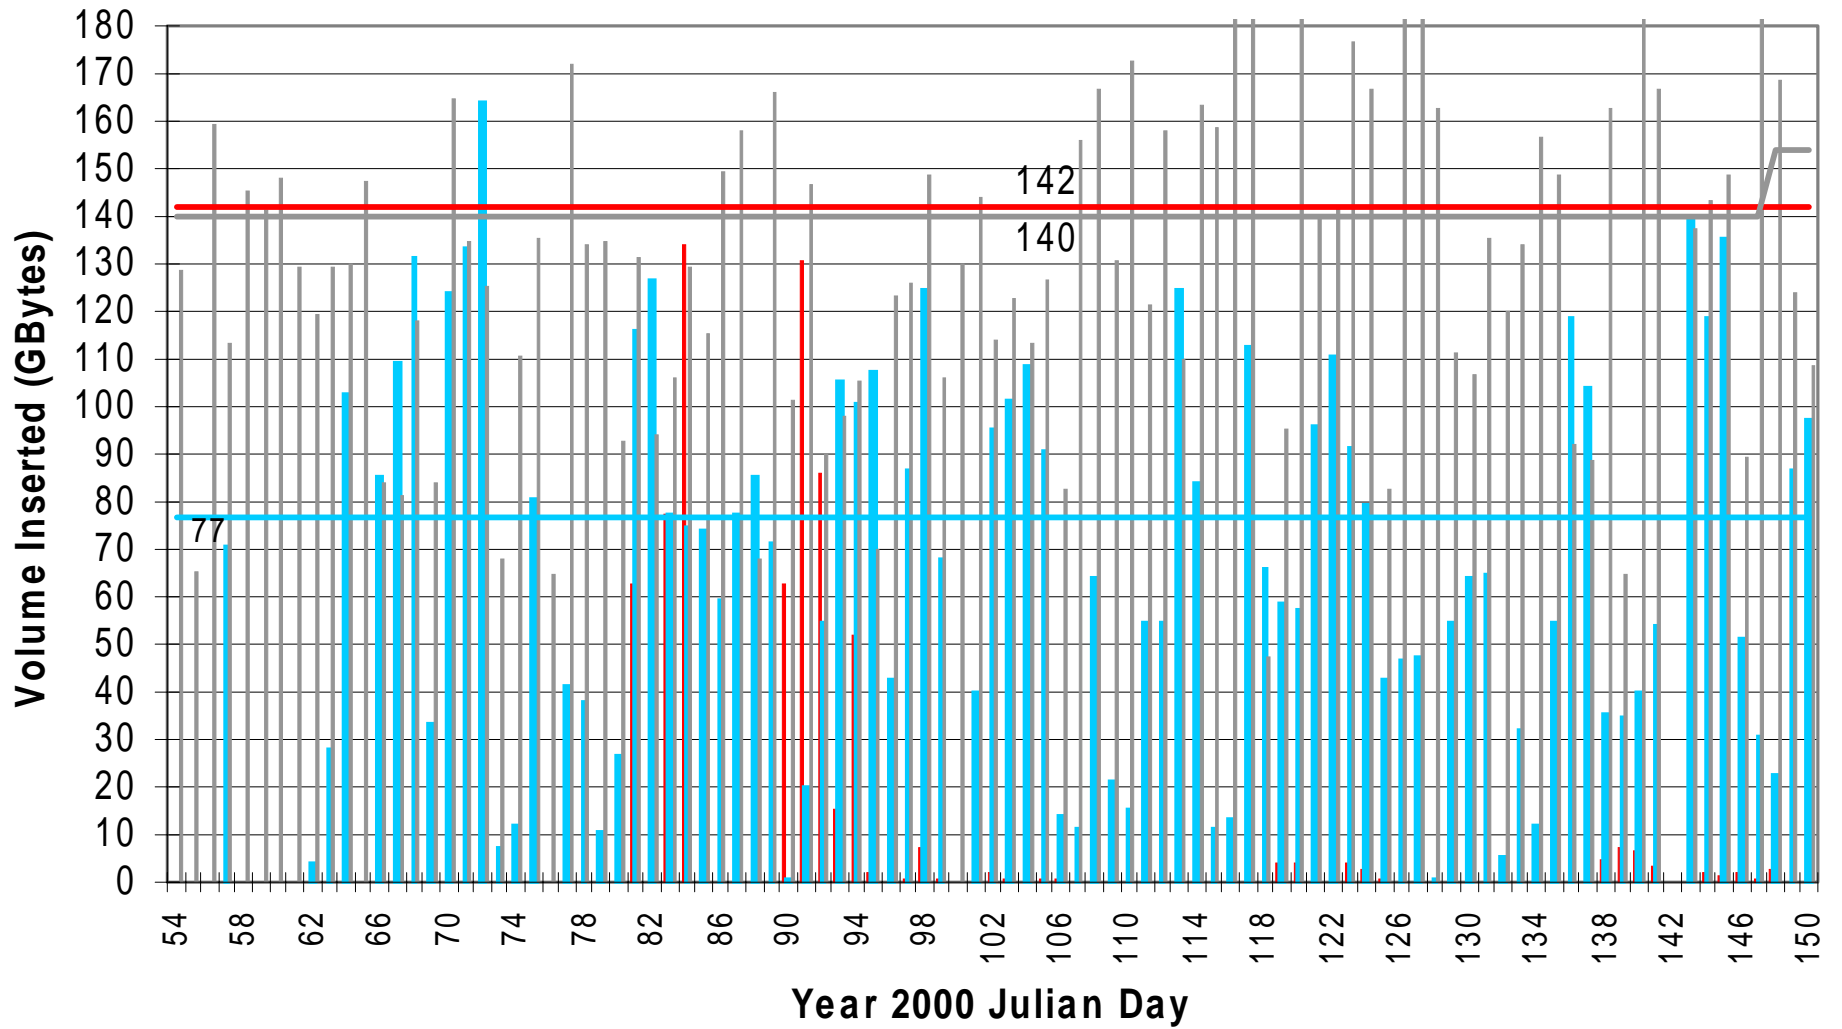

EDAAC Daily Ingest Volume