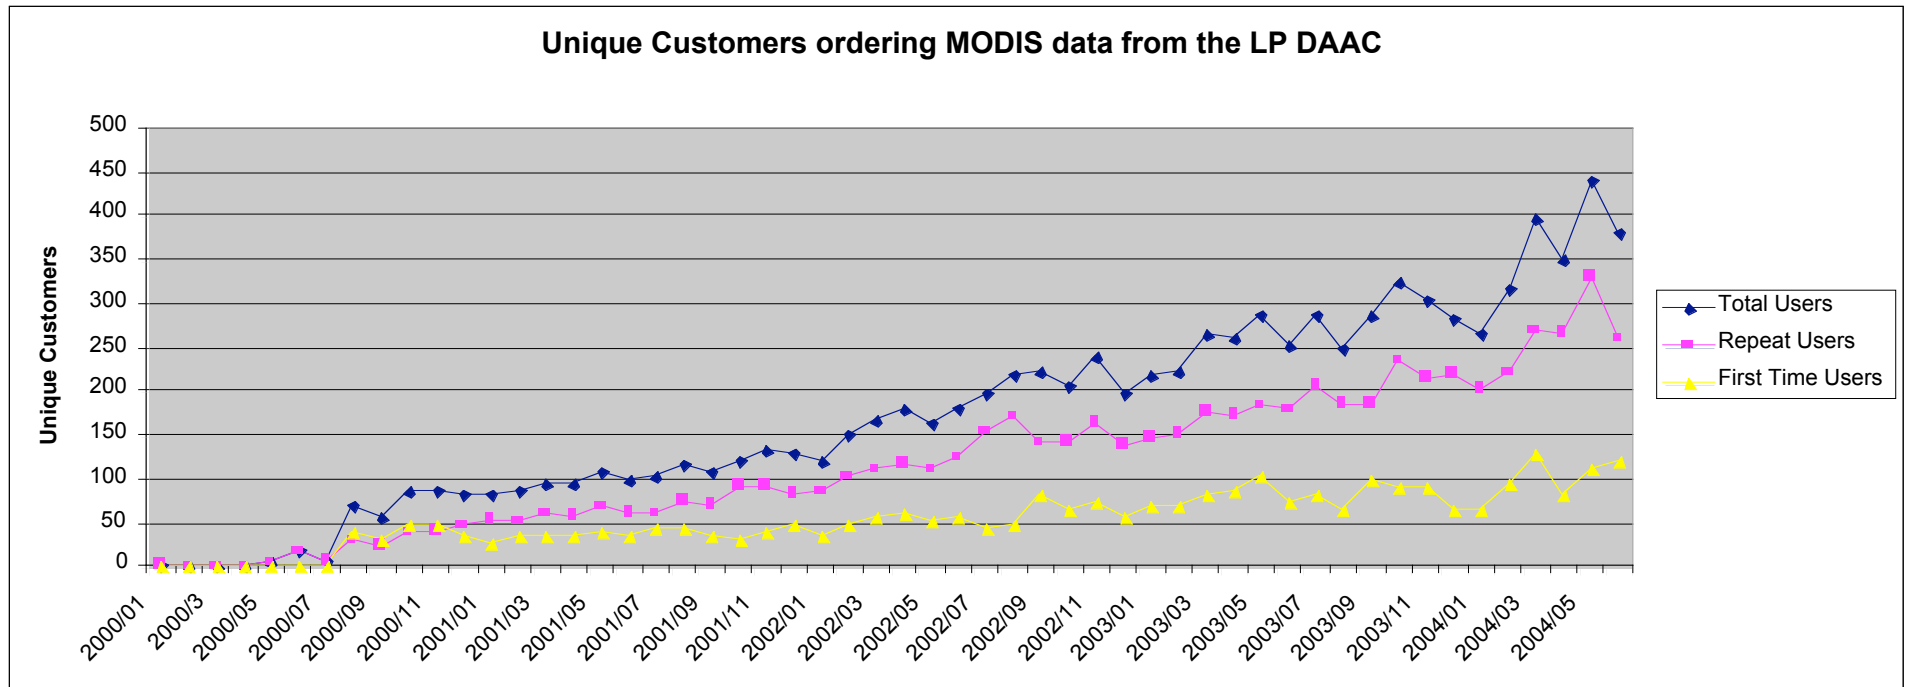

Improving Data Access and Outreach

MODIS Land Data Products

Marilyn Kaminski - NSIDC DAAC

John Dwyer - LP DAAC

User Community Continues to Grow

Data Access

Entire Inventory

Eos Data Gateway